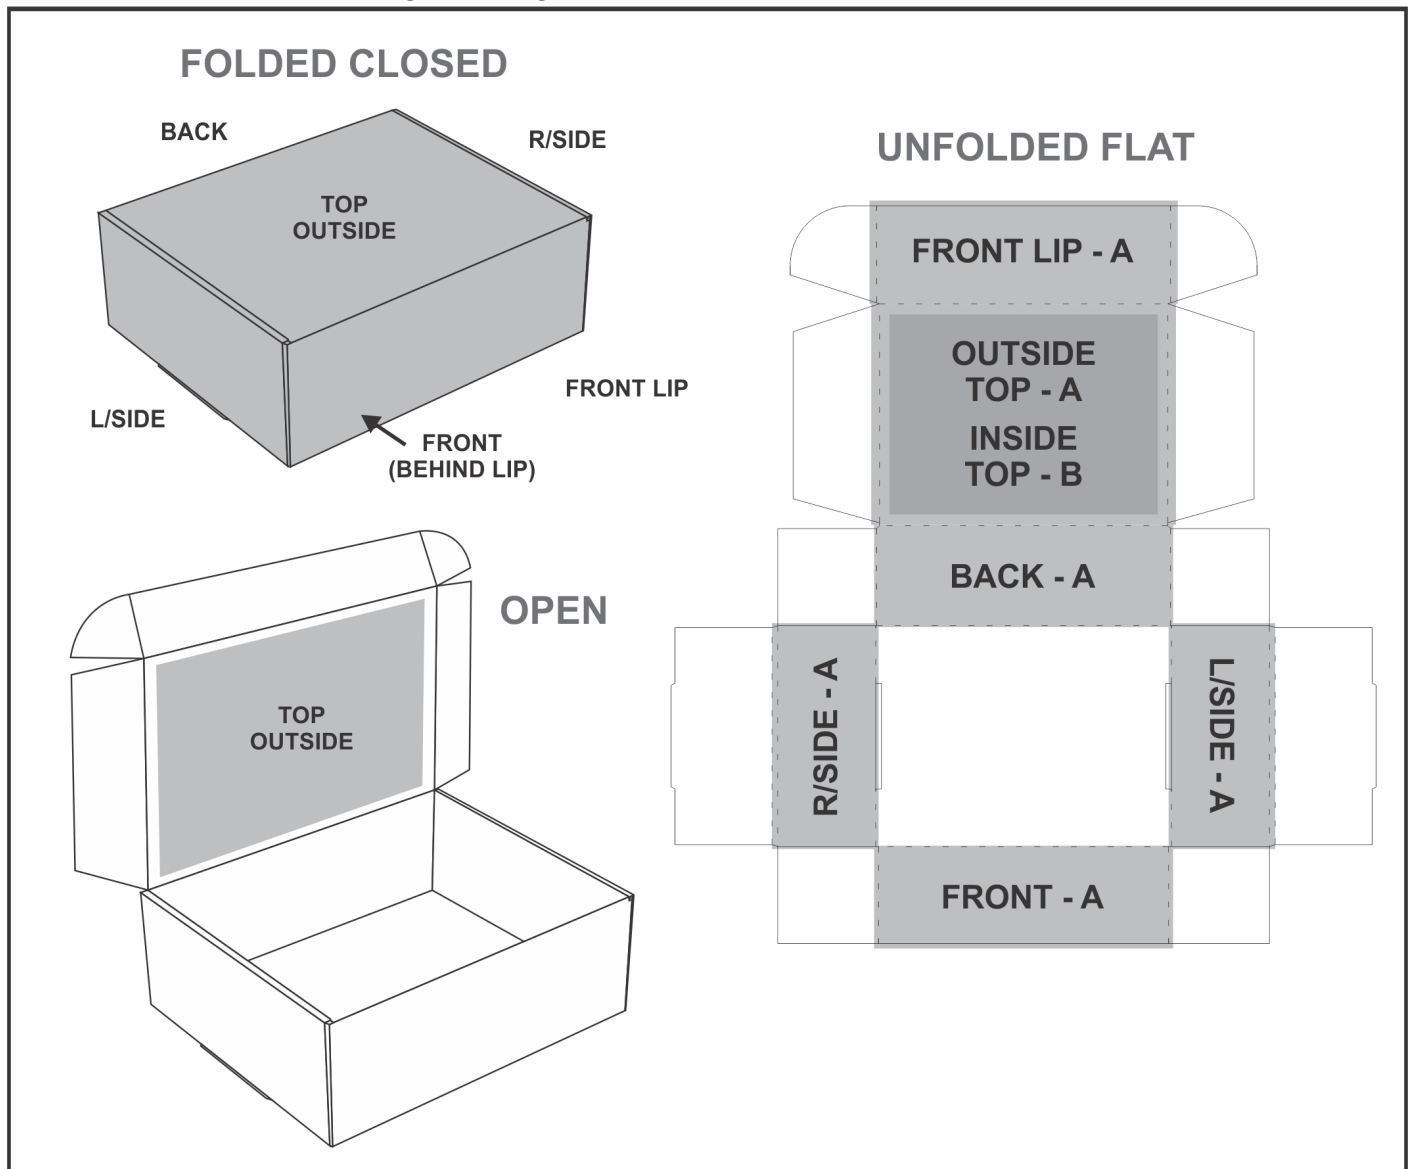

GF-EE-1056-B

Eva & Elm Odyssey Kraft Gift Set

Need to know:

- Includes 1-Position Direct Print (setup fees apply)

Please Note: Due to the nature of the printing process, any white in a logo cannot be branded and we cannot guarantee an exact colour match as the box has a mate finish. The nature and inconsistency of the pre-cut boards may create a 1-3mm of unbranded space on the front lip and imperfections maybe be found within the print. Large solid coverage prints are not recommended, if large solid coverage is required, it is recommended on kraft boxes as imperfections are less noticeable.

Branding Options:

Position A

1. Digital Custom Packaging (DCP-CHG-6)
Full Colour
Size: 535mm wide x 767mm high

2. Digital Custom Packaging (DCP-CHG-6)
Full Colour
Size: 282mm wide x 214mm high